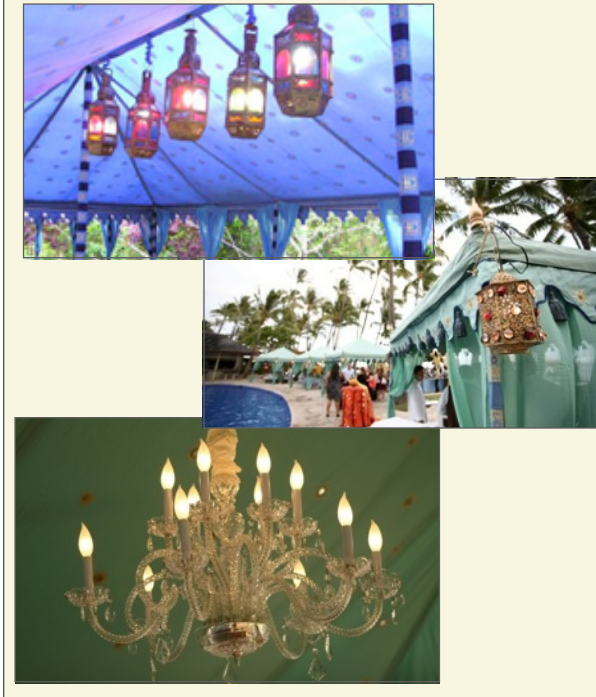

LIGHTING

Raj Tents' lighting accents complete the look, using Moroccan or Indian themed lamps or crystal chandeliers hanging from the center ridge pole. In addition, Raj Tents, offers decorative perimeter lights hanging from brass brackets on the outside of the tent as well as different sized spotlights for the interior of the perimeter poles to provide a filtered light across the ceiling.

FURNISHINGS

Raj Tents' range of low furniture with corresponding cushion and bolster covers, together with matching hand woven dhurrie accent rugs, give you an exciting seating alternative to traditional chairs and tables.

For rentals or sales, please call

CURRENT *affairs*

INNOVATIVE EVENT PRODUCTION & DESIGN

1933 HOMERULE STREET
HONOLULU, HAWAII 96819

808-732-9666

www.current-affairs.net